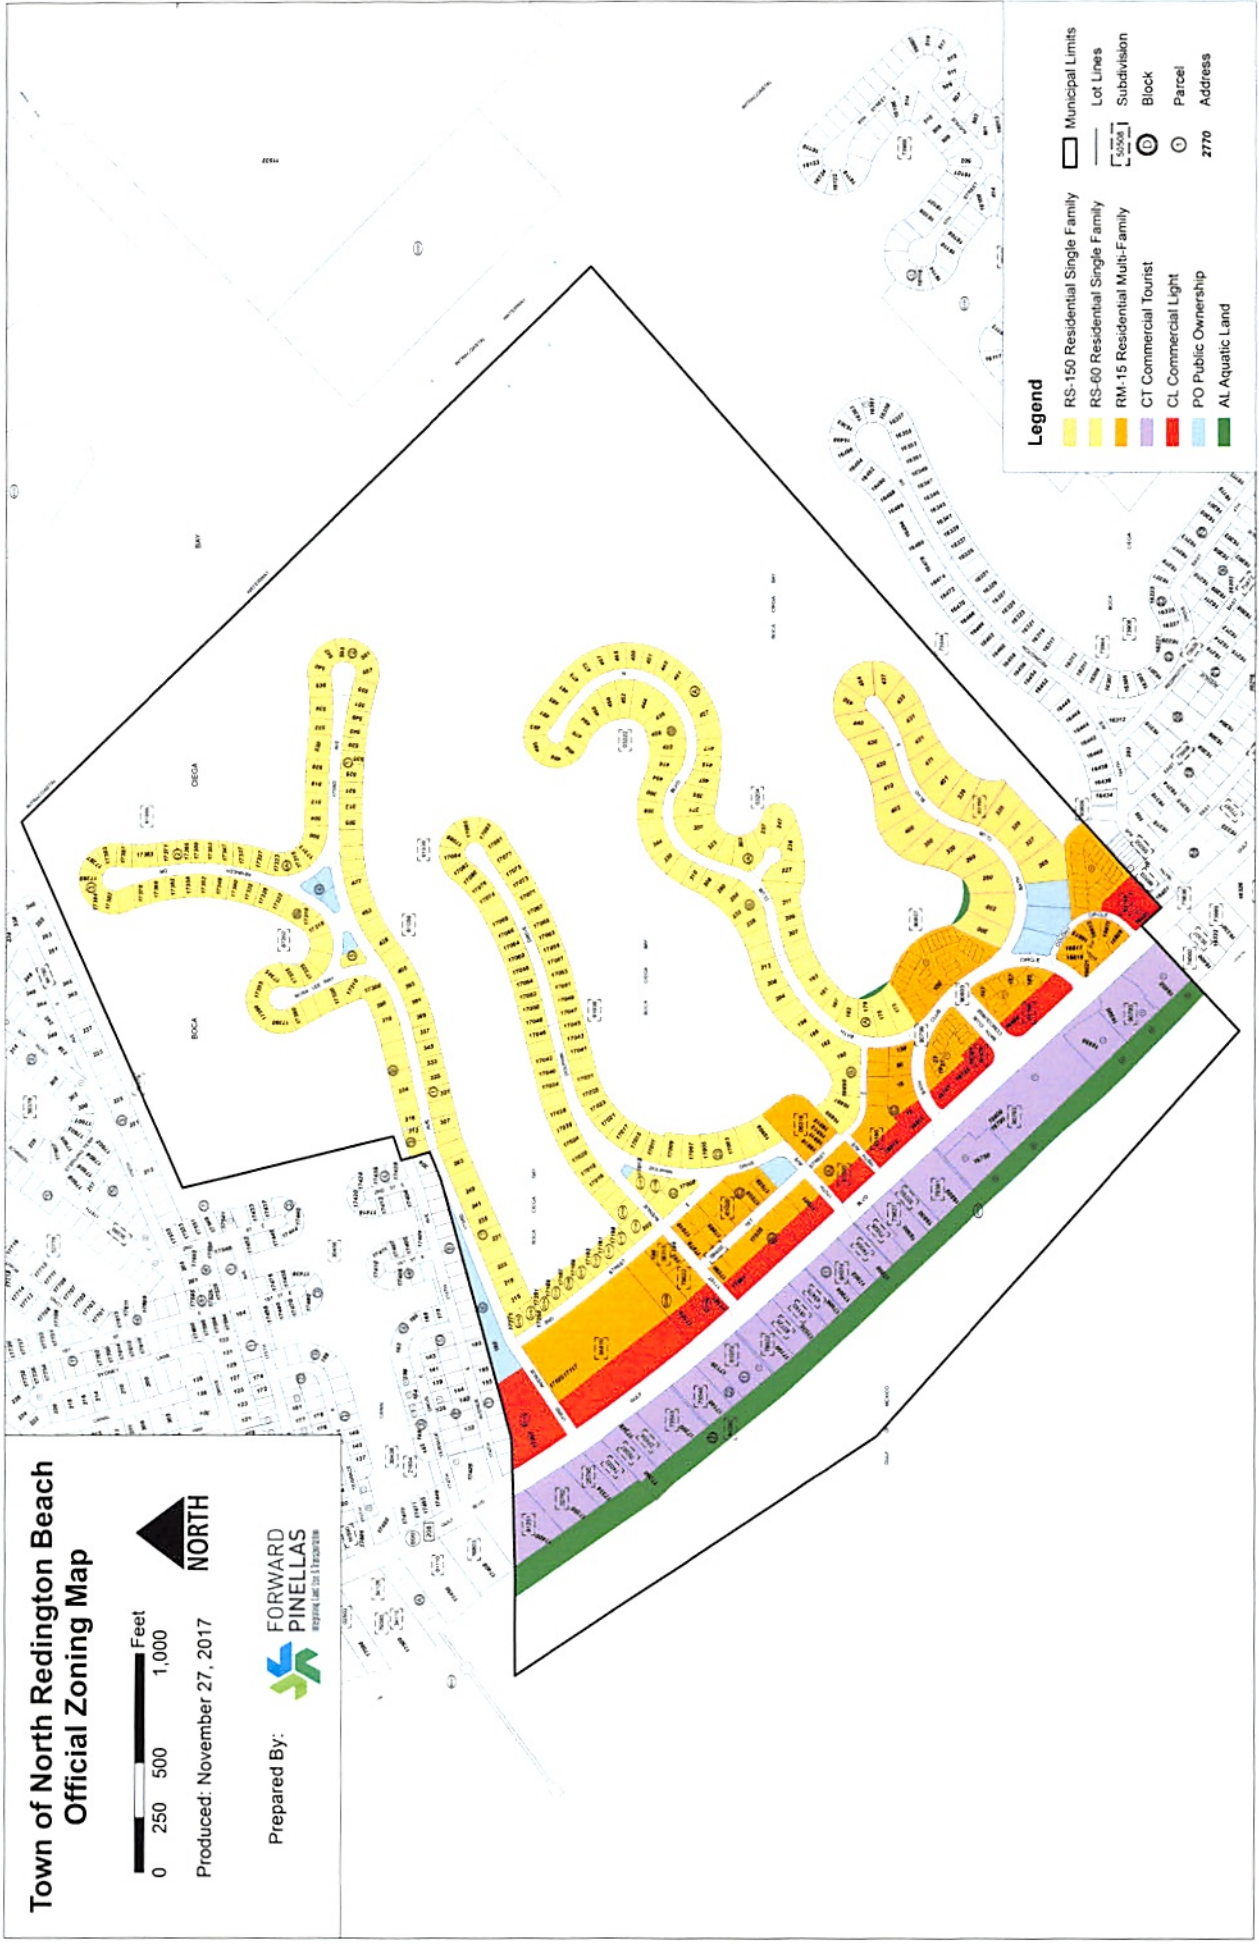

# Town of North Redington Beach Official Zoning Map

Produced: November 27, 2017

Prepared By: **FORWARD PINELLAS**  
APPLICABLE TO FLORIDA

## Legend

- RS-150 Residential Single Family
  - RS-60 Residential Single Family
  - RM-15 Residential Multi-Family
  - CT Commercial Tourist
  - CL Commercial Light
  - PO Public Ownership
  - AL Aquatic Land
- Municipal Limits
  - Lot Lines
  - Subdivision
  - Block
  - Parcel
  - Address